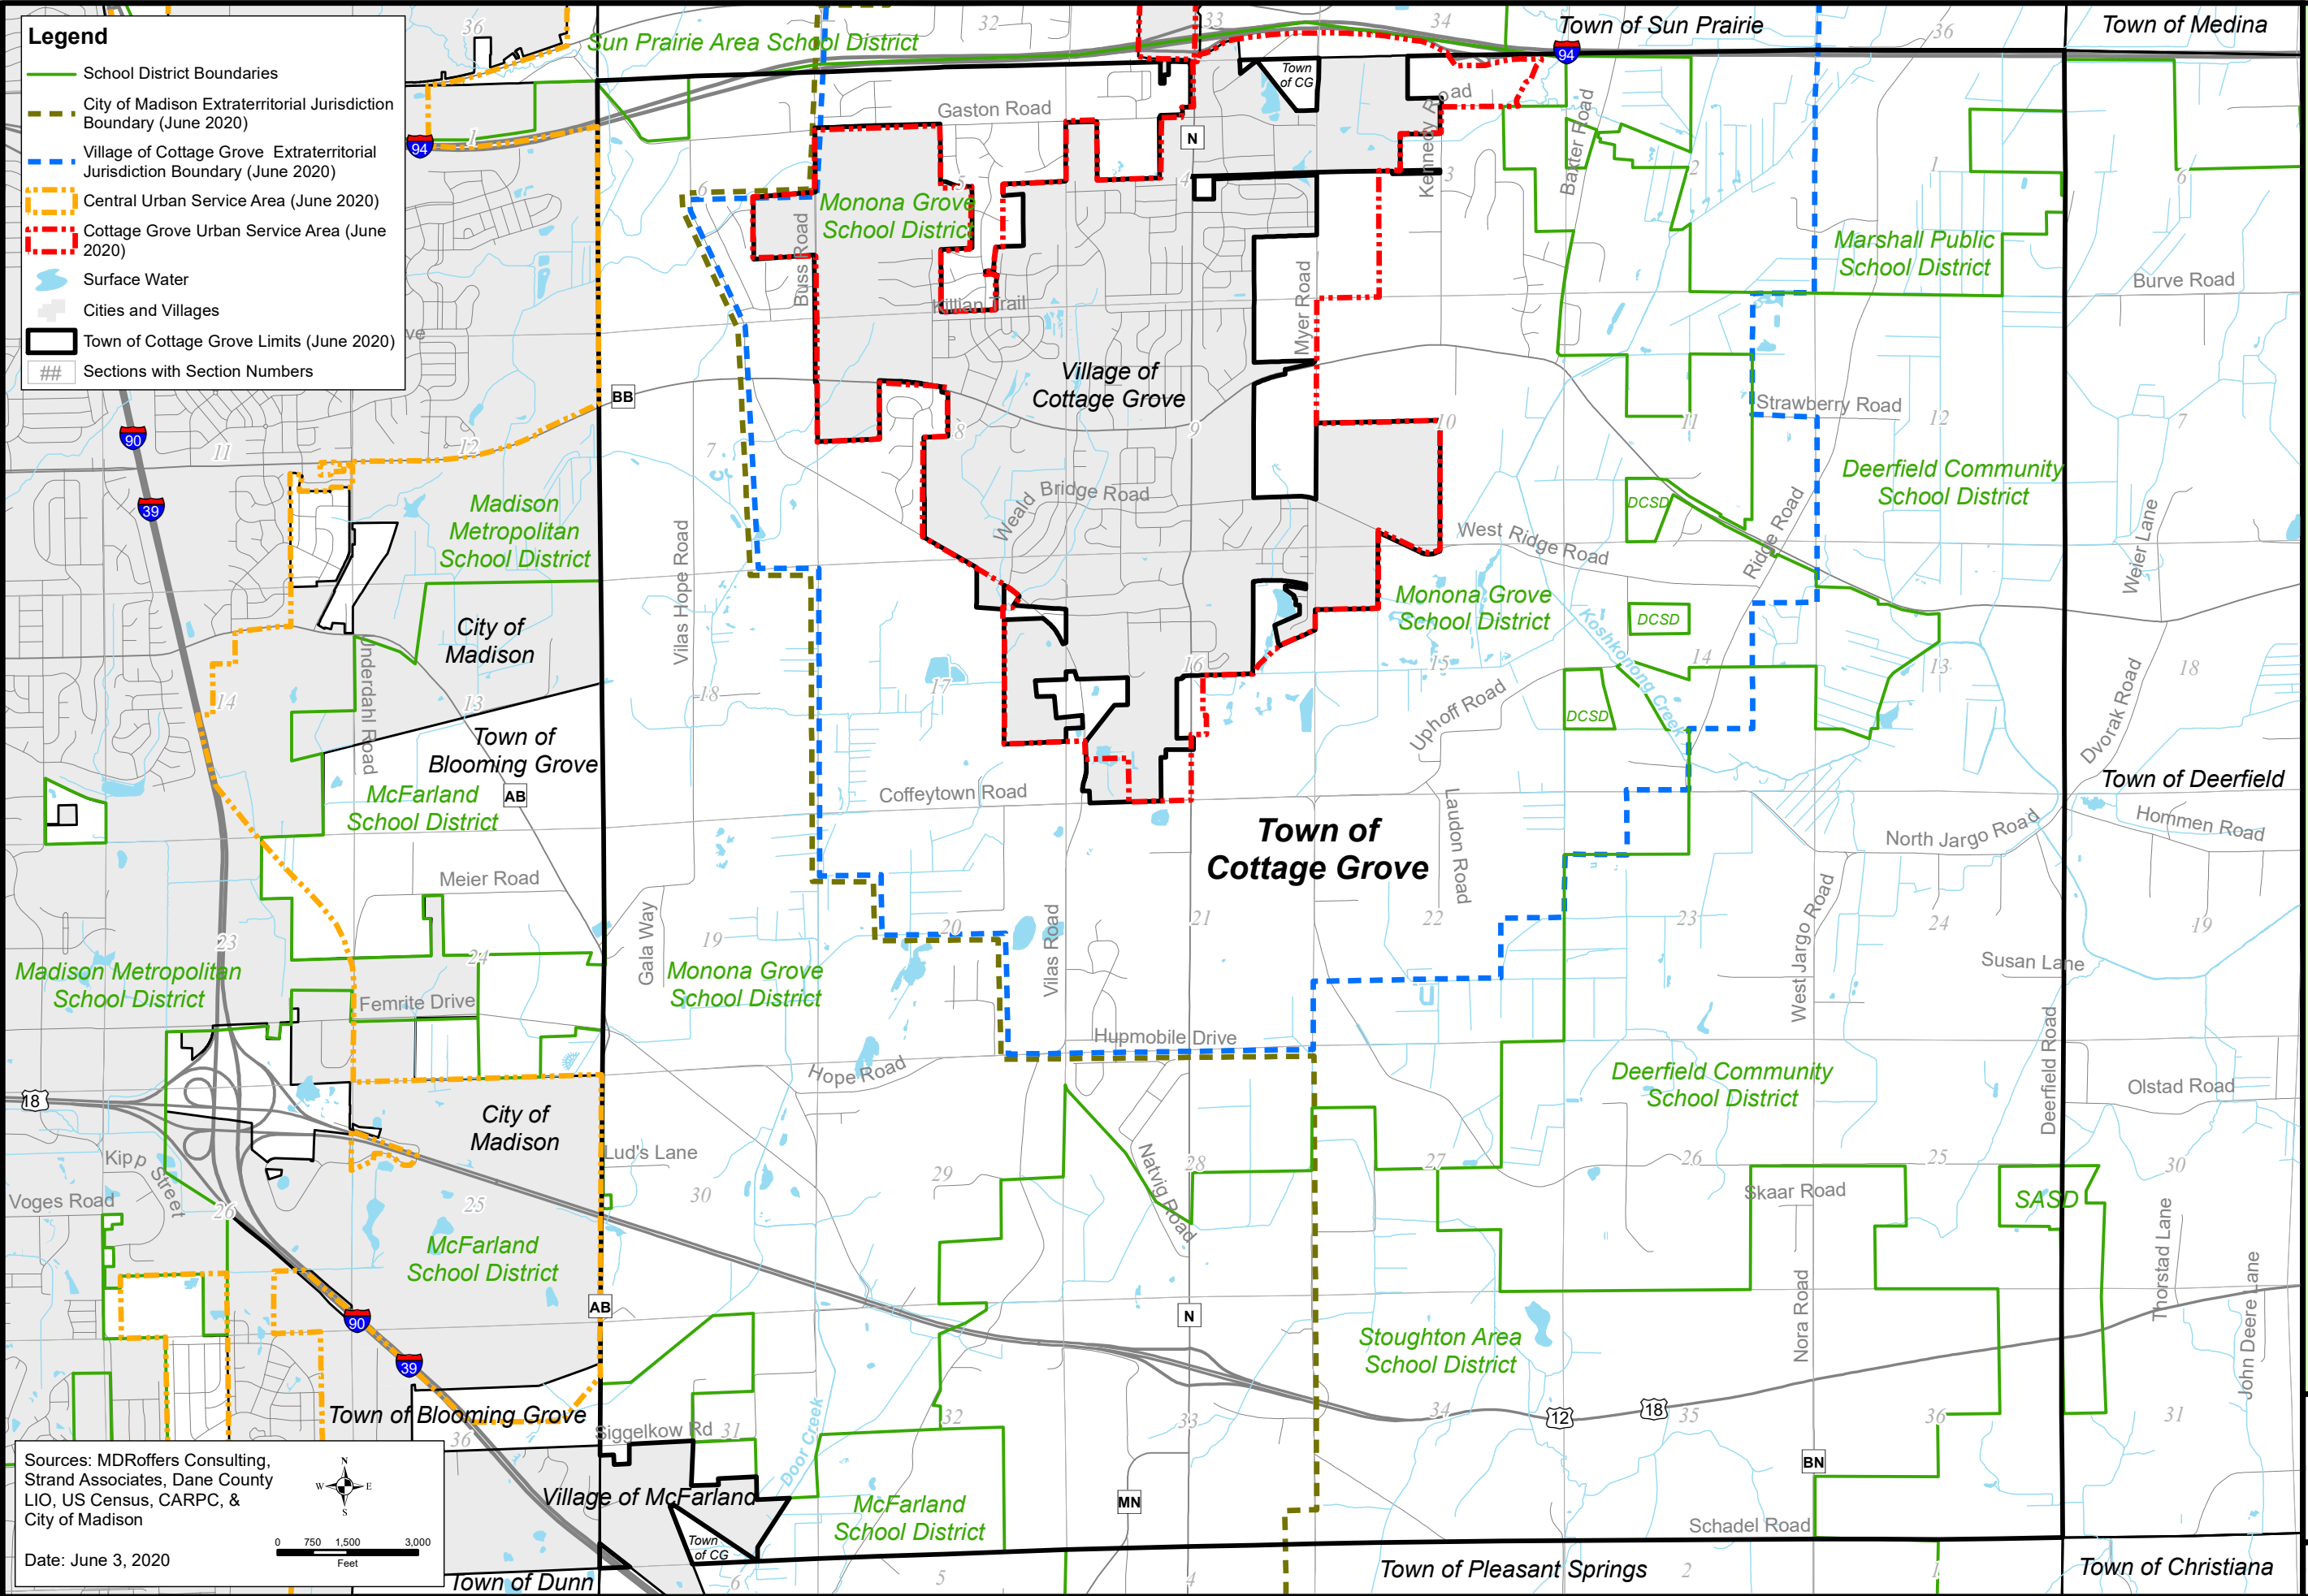

- Legend**
- School District Boundaries
  - City of Madison Extraterritorial Jurisdiction Boundary (June 2020)
  - Village of Cottage Grove Extraterritorial Jurisdiction Boundary (June 2020)
  - Central Urban Service Area (June 2020)
  - Cottage Grove Urban Service Area (June 2020)
  - Surface Water
  - Cities and Villages
  - Town of Cottage Grove Limits (June 2020)
  - ## Sections with Section Numbers

Sources: MDRoffers Consulting, Strand Associates, Dane County LIO, US Census, CARPC, & City of Madison

Date: June 3, 2020

**JURISDICTIONAL BOUNDARIES**

TOWN OF COTTAGE GROVE COMPREHENSIVE PLAN  
DANE COUNTY, WISCONSIN