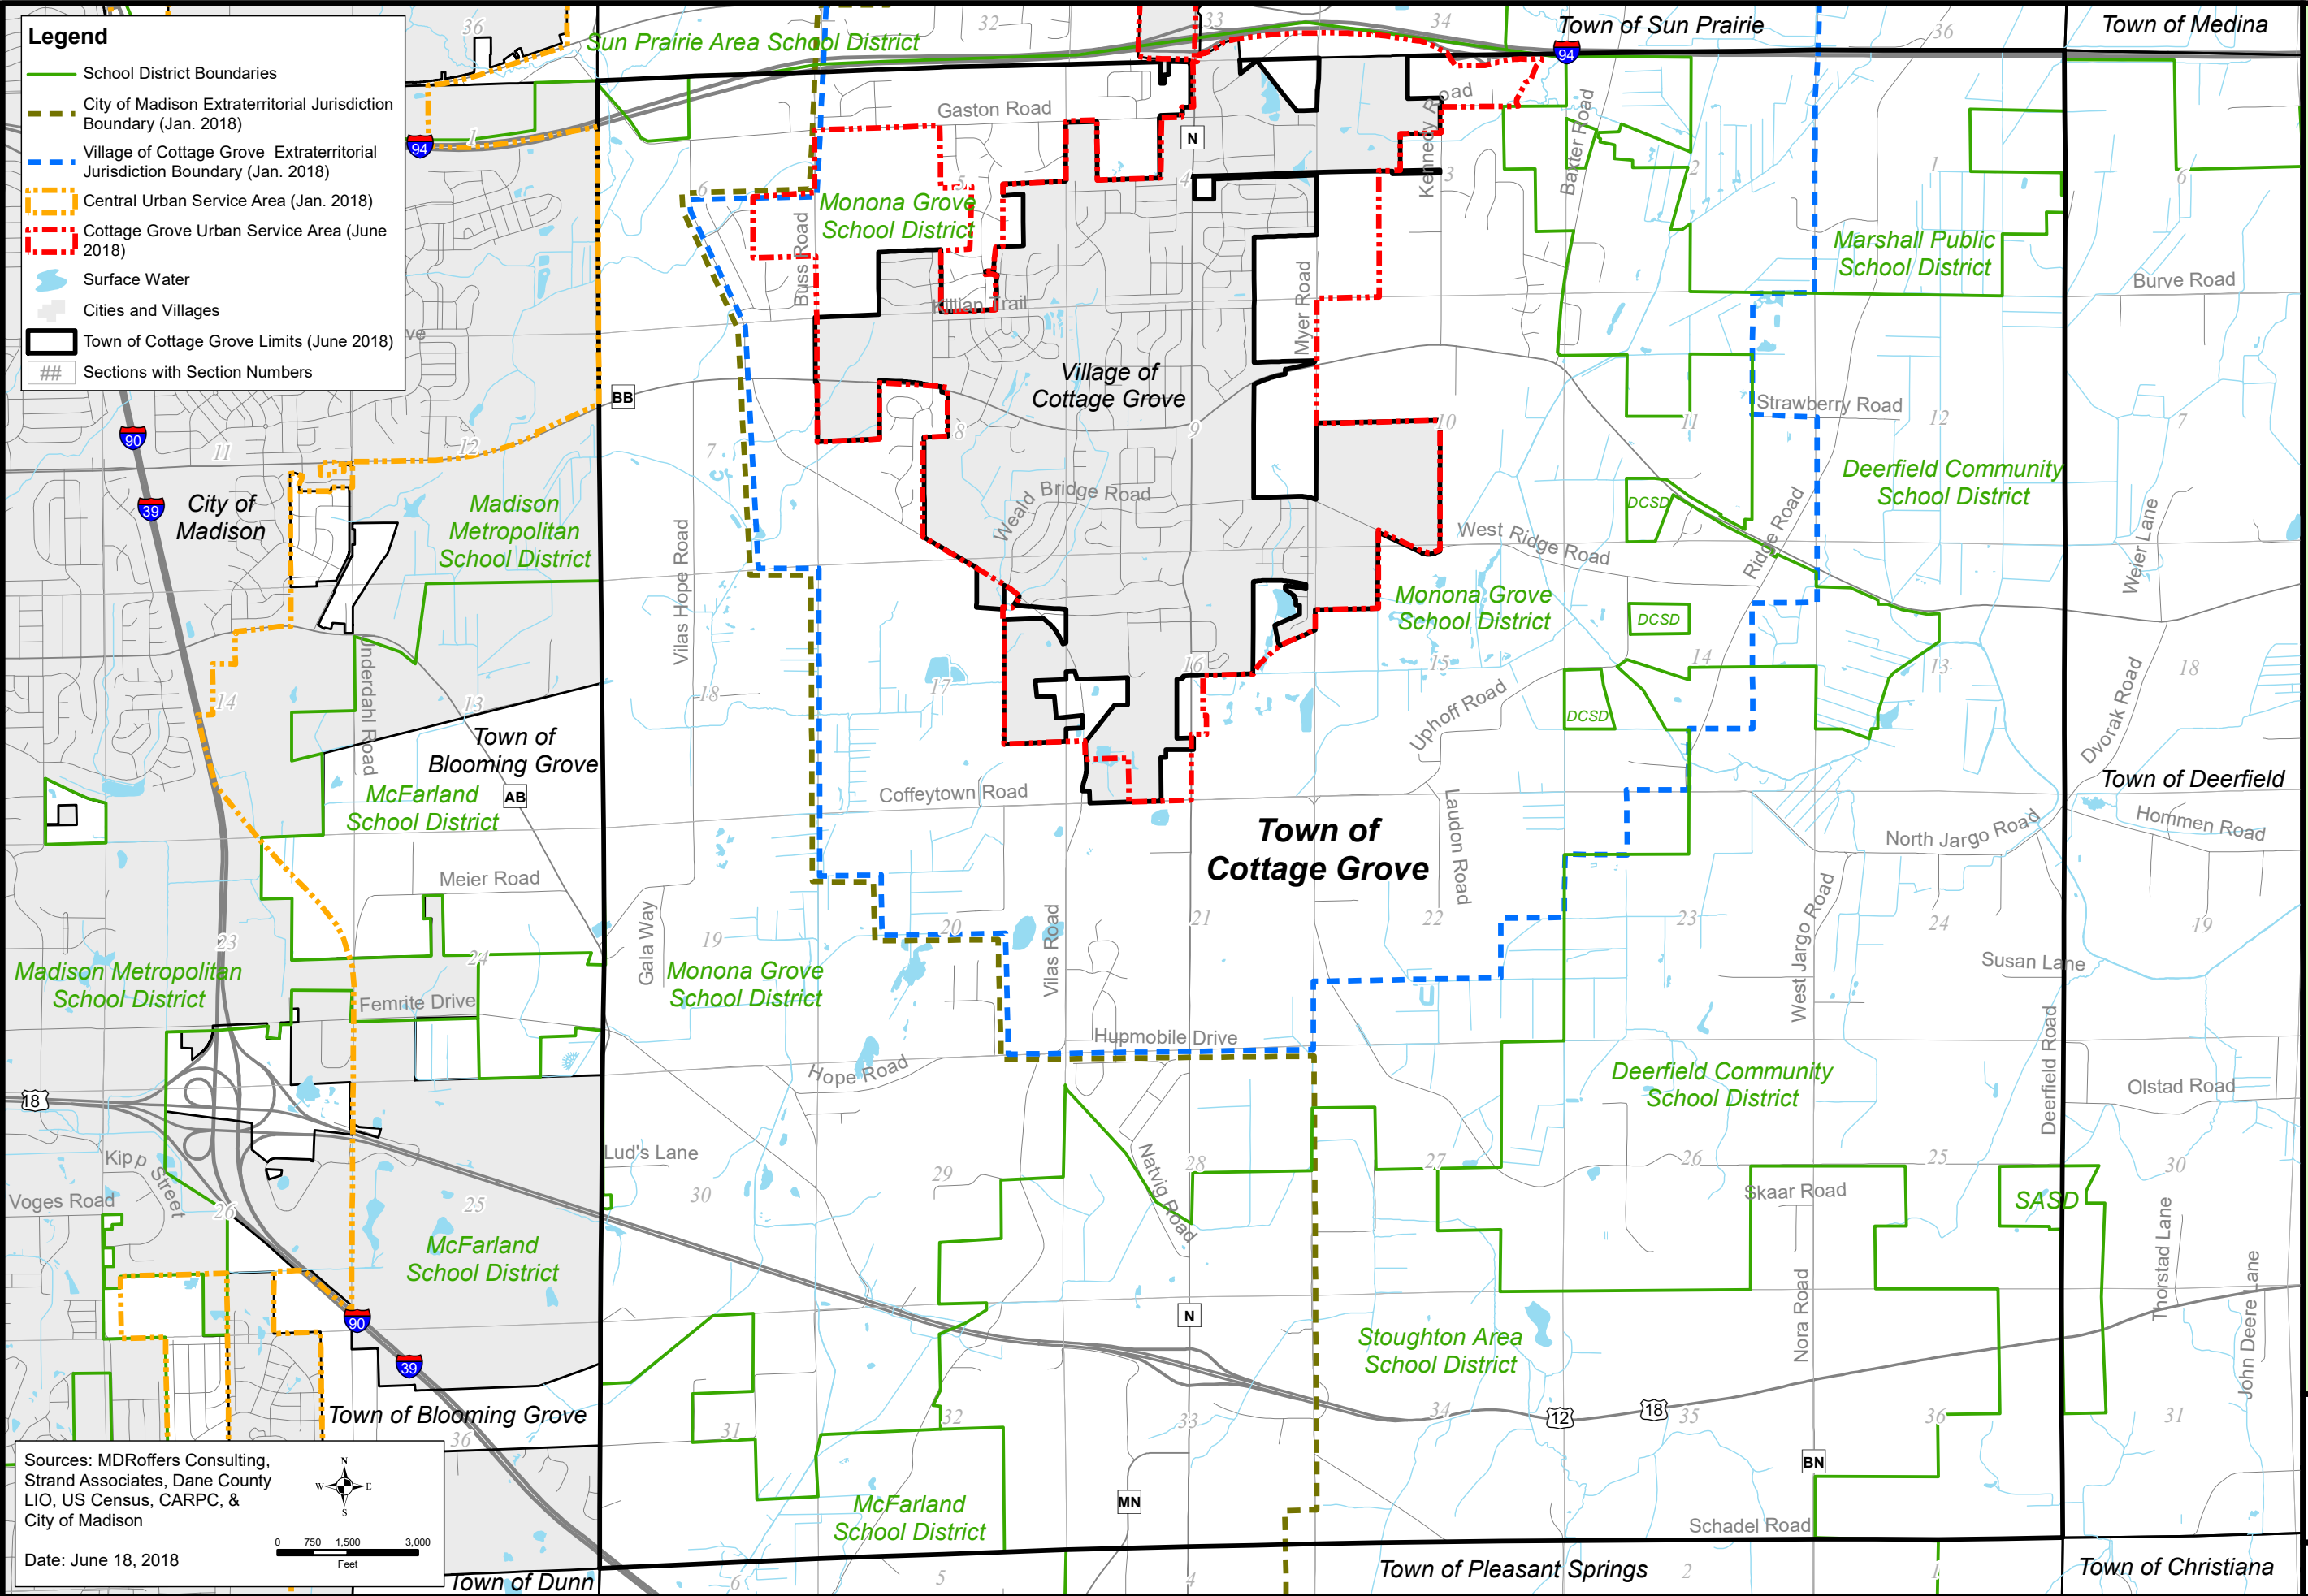

- Legend**
- School District Boundaries
  - City of Madison Extraterritorial Jurisdiction Boundary (Jan. 2018)
  - Village of Cottage Grove Extraterritorial Jurisdiction Boundary (Jan. 2018)
  - Central Urban Service Area (Jan. 2018)
  - Cottage Grove Urban Service Area (June 2018)
  - Surface Water
  - Cities and Villages
  - Town of Cottage Grove Limits (June 2018)
  - ## Sections with Section Numbers

Sources: MDRoffers Consulting, Strand Associates, Dane County LIO, US Census, CARPC, & City of Madison

Date: June 18, 2018

**JURISDICTIONAL BOUNDARIES**

TOWN OF COTTAGE GROVE COMPREHENSIVE PLAN  
DANE COUNTY, WISCONSIN

**MAP 1**