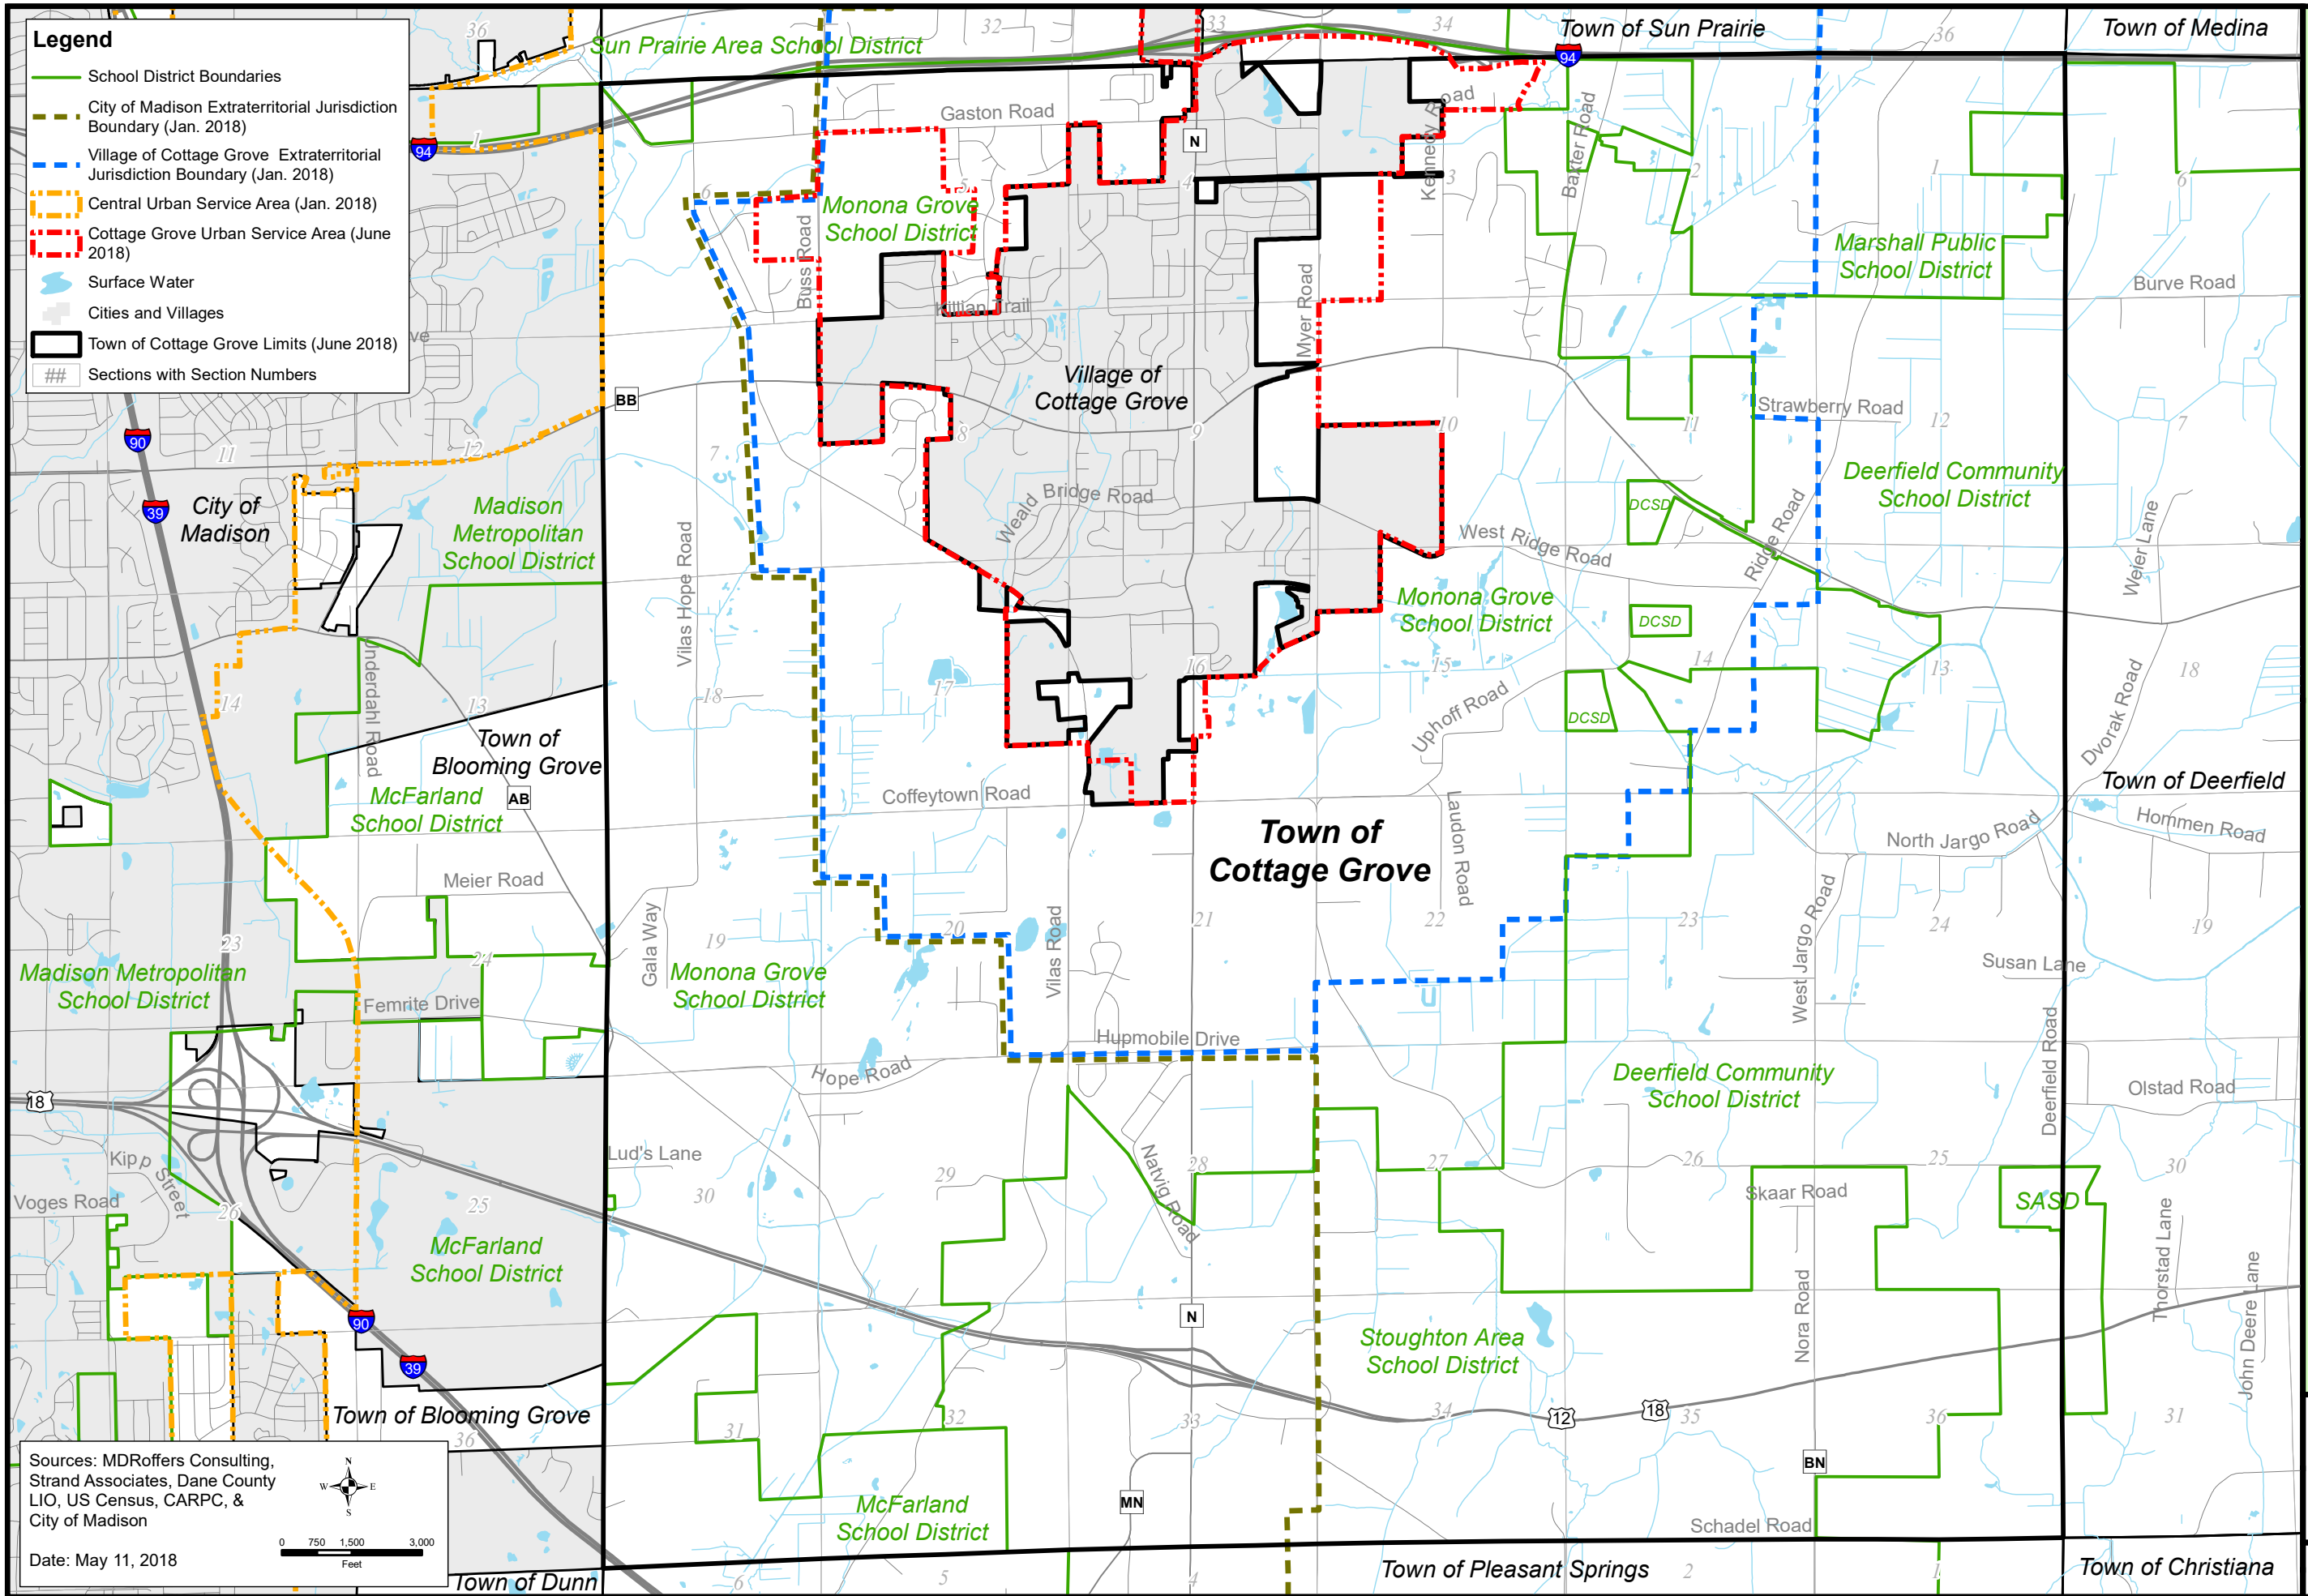

# EXHIBIT A

## JURISDICTIONAL BOUNDARIES

TOWN OF COTTAGE GROVE COMPREHENSIVE PLAN  
DANE COUNTY, WISCONSIN

**MAP 1**